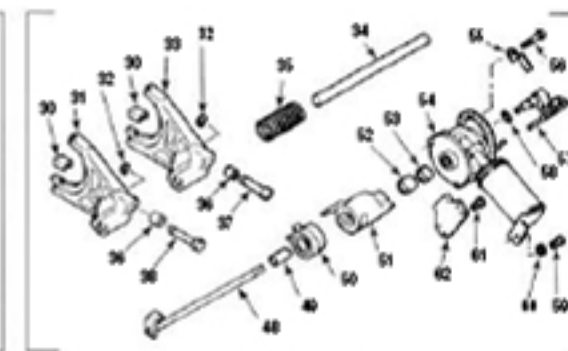

**BW1350 - STYLE**  
**REPLACES FORD® BRONCO II, EXPLORER, RANGER**  
**1983-97 (MECHANICAL) 1986-97 (ELECTRICAL)**

MECHANICAL SHIFT ASSEMBLY

ELECTRIC SHIFT ASSEMBLY

MECHANICAL SHIFT ASSEMBLY

ELECTRIC SHIFT ASSEMBLY