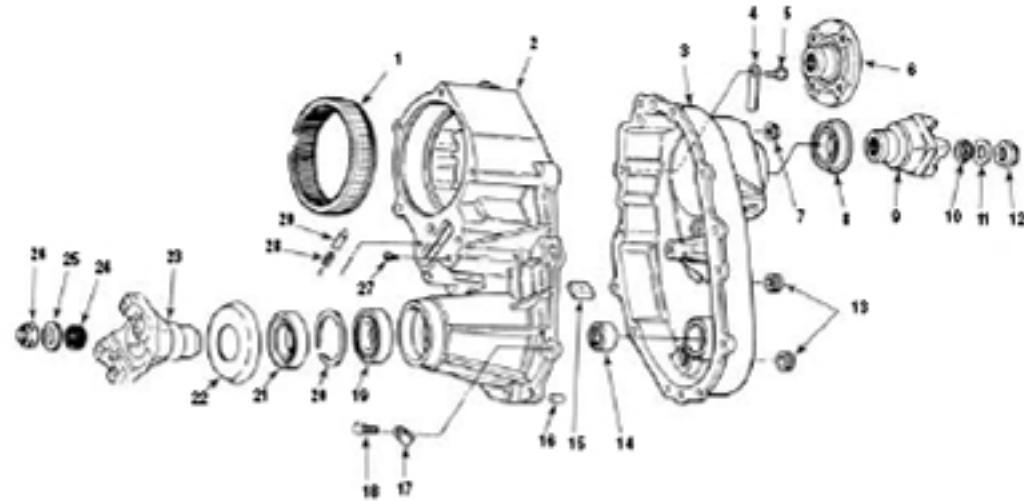

**BW1350 - STYLE**  
**REPLACES FORD® BRONCO II, EXPLORER, RANGER**  
**1983-97 (MECHANICAL) 1986-97 (ELECTRICAL)**

MECHANICAL SHIFT ASSEMBLY

ELECTRIC SHIFT ASSEMBLY

MECHANICAL SHIFT ASSEMBLY

ELECTRIC SHIFT ASSEMBLY