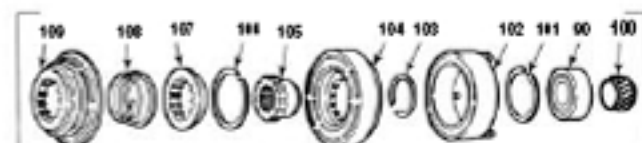

**BW1350 - STYLE**  
**REPLACES FORD® BRONCO II, EXPLORER, RANGER**  
**1983-97 (MECHANICAL) 1986-97 (ELECTRICAL)**

MECHANICAL SHIFT ASSEMBLY

ELECTRIC SHIFT ASSEMBLY

MECHANICAL SHIFT ASSEMBLY

ELECTRIC SHIFT ASSEMBLY