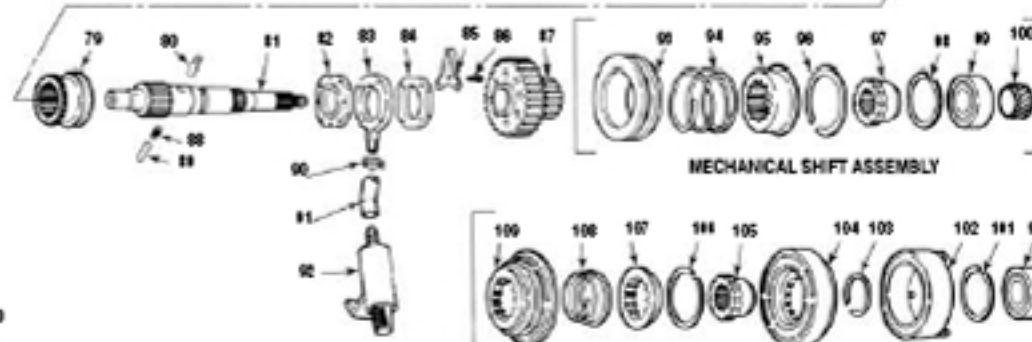

**BW1350 - STYLE**  
**REPLACES FORD® BRONCO II, EXPLORER, RANGER**  
**1983-97 (MECHANICAL) 1986-97 (ELECTRICAL)**

MECHANICAL SHIFT ASSEMBLY

ELECTRIC SHIFT ASSEMBLY

MECHANICAL SHIFT ASSEMBLY

ELECTRIC SHIFT ASSEMBLY