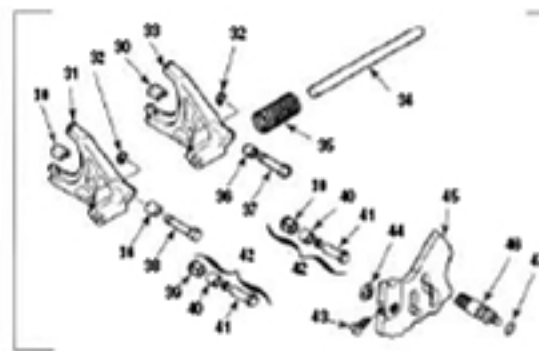

**BW1350 - STYLE**  
**REPLACES FORD® BRONCO II, EXPLORER, RANGER**  
**1983-97 (MECHANICAL) 1986-97 (ELECTRICAL)**

MECHANICAL SHIFT ASSEMBLY

ELECTRIC SHIFT ASSEMBLY

MECHANICAL SHIFT ASSEMBLY

ELECTRIC SHIFT ASSEMBLY