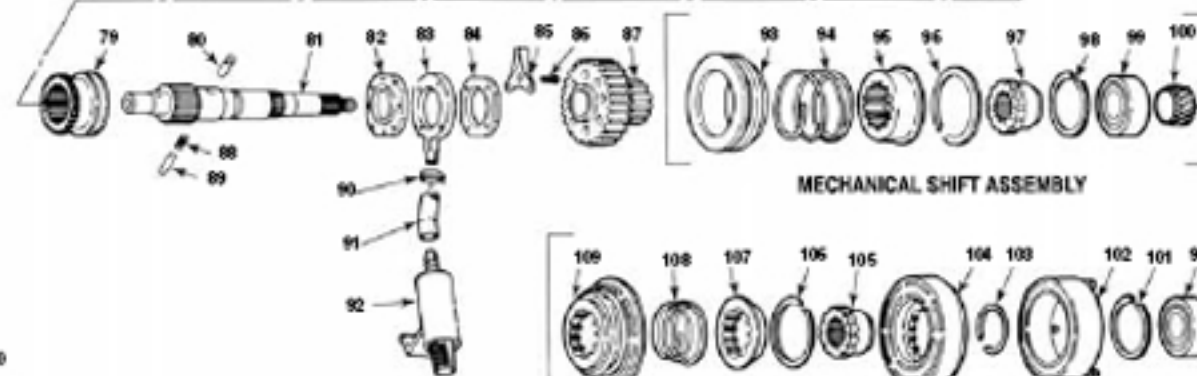

BW1354 - STYLE

REPLACES FORD® BRONCO II, RANGER, EXPLORER 1983-97

MECHANICAL SHIFT ASSEMBLY

ELECTRIC SHIFT ASSEMBLY

MECHANICAL SHIFT ASSEMBLY

ELECTRIC SHIFT ASSEMBLY

110