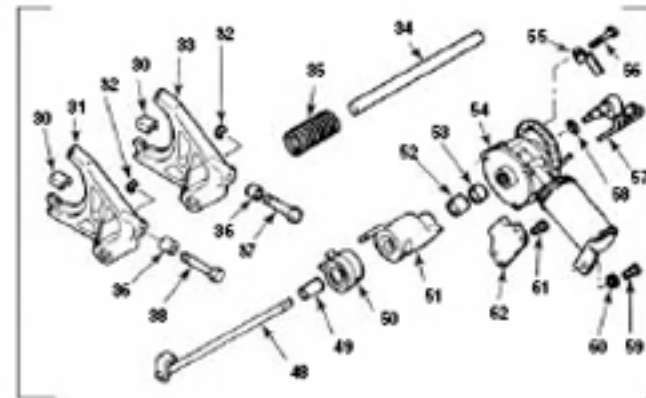

BW1354 - STYLE

REPLACES FORD® BRONCO II, RANGER, EXPLORER 1983-97

MECHANICAL SHIFT ASSEMBLY

ELECTRIC SHIFT ASSEMBLY

MECHANICAL SHIFT ASSEMBLY

ELECTRIC SHIFT ASSEMBLY

110