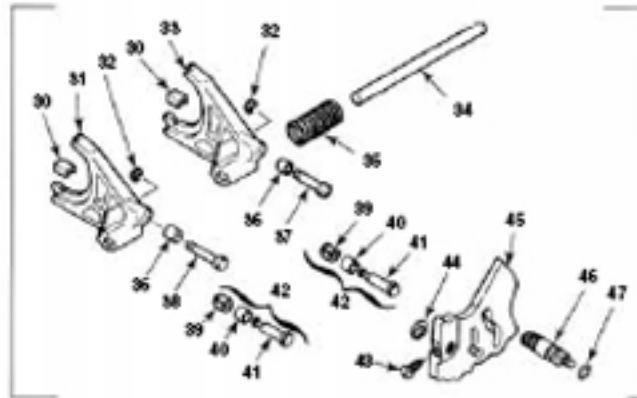

BW1354 - STYLE

REPLACES FORD® BRONCO II, RANGER, EXPLORER 1983-97

MECHANICAL SHIFT ASSEMBLY

ELECTRIC SHIFT ASSEMBLY

MECHANICAL SHIFT ASSEMBLY

ELECTRIC SHIFT ASSEMBLY

110