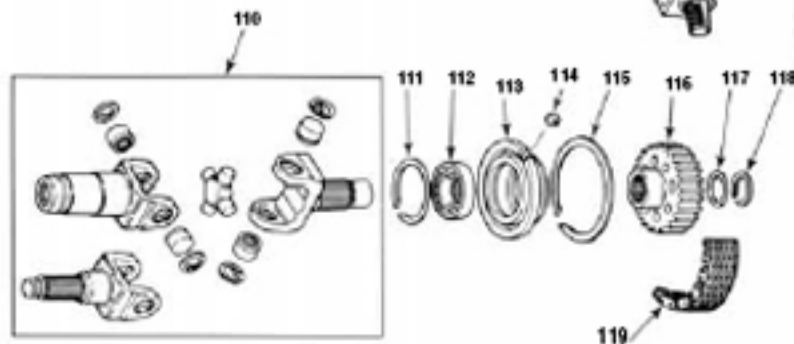

BW1354 - STYLE

REPLACES FORD® BRONCO II, RANGER, EXPLORER 1983-97

MECHANICAL SHIFT ASSEMBLY

ELECTRIC SHIFT ASSEMBLY

MECHANICAL SHIFT ASSEMBLY

ELECTRIC SHIFT ASSEMBLY

110