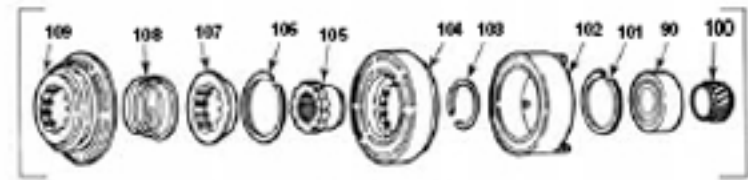

BW1354 - STYLE

REPLACES FORD® BRONCO II, RANGER, EXPLORER 1983-97

MECHANICAL SHIFT ASSEMBLY

ELECTRIC SHIFT ASSEMBLY

MECHANICAL SHIFT ASSEMBLY

ELECTRIC SHIFT ASSEMBLY

110