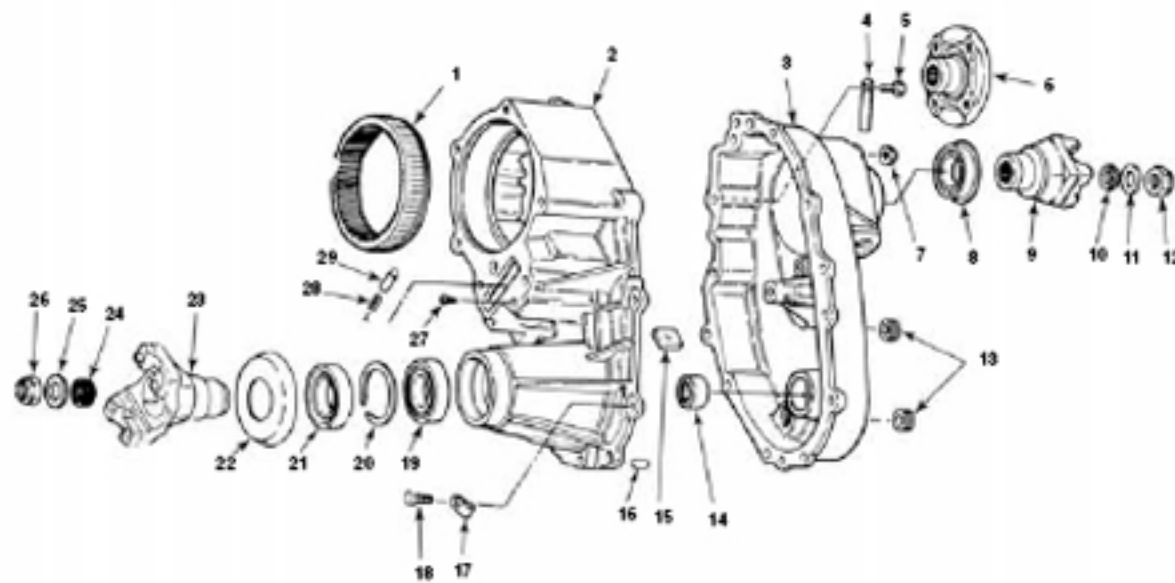

BW1354 - STYLE

REPLACES FORD® BRONCO II, RANGER, EXPLORER 1983-97

MECHANICAL SHIFT ASSEMBLY

ELECTRIC SHIFT ASSEMBLY

MECHANICAL SHIFT ASSEMBLY

ELECTRIC SHIFT ASSEMBLY

110